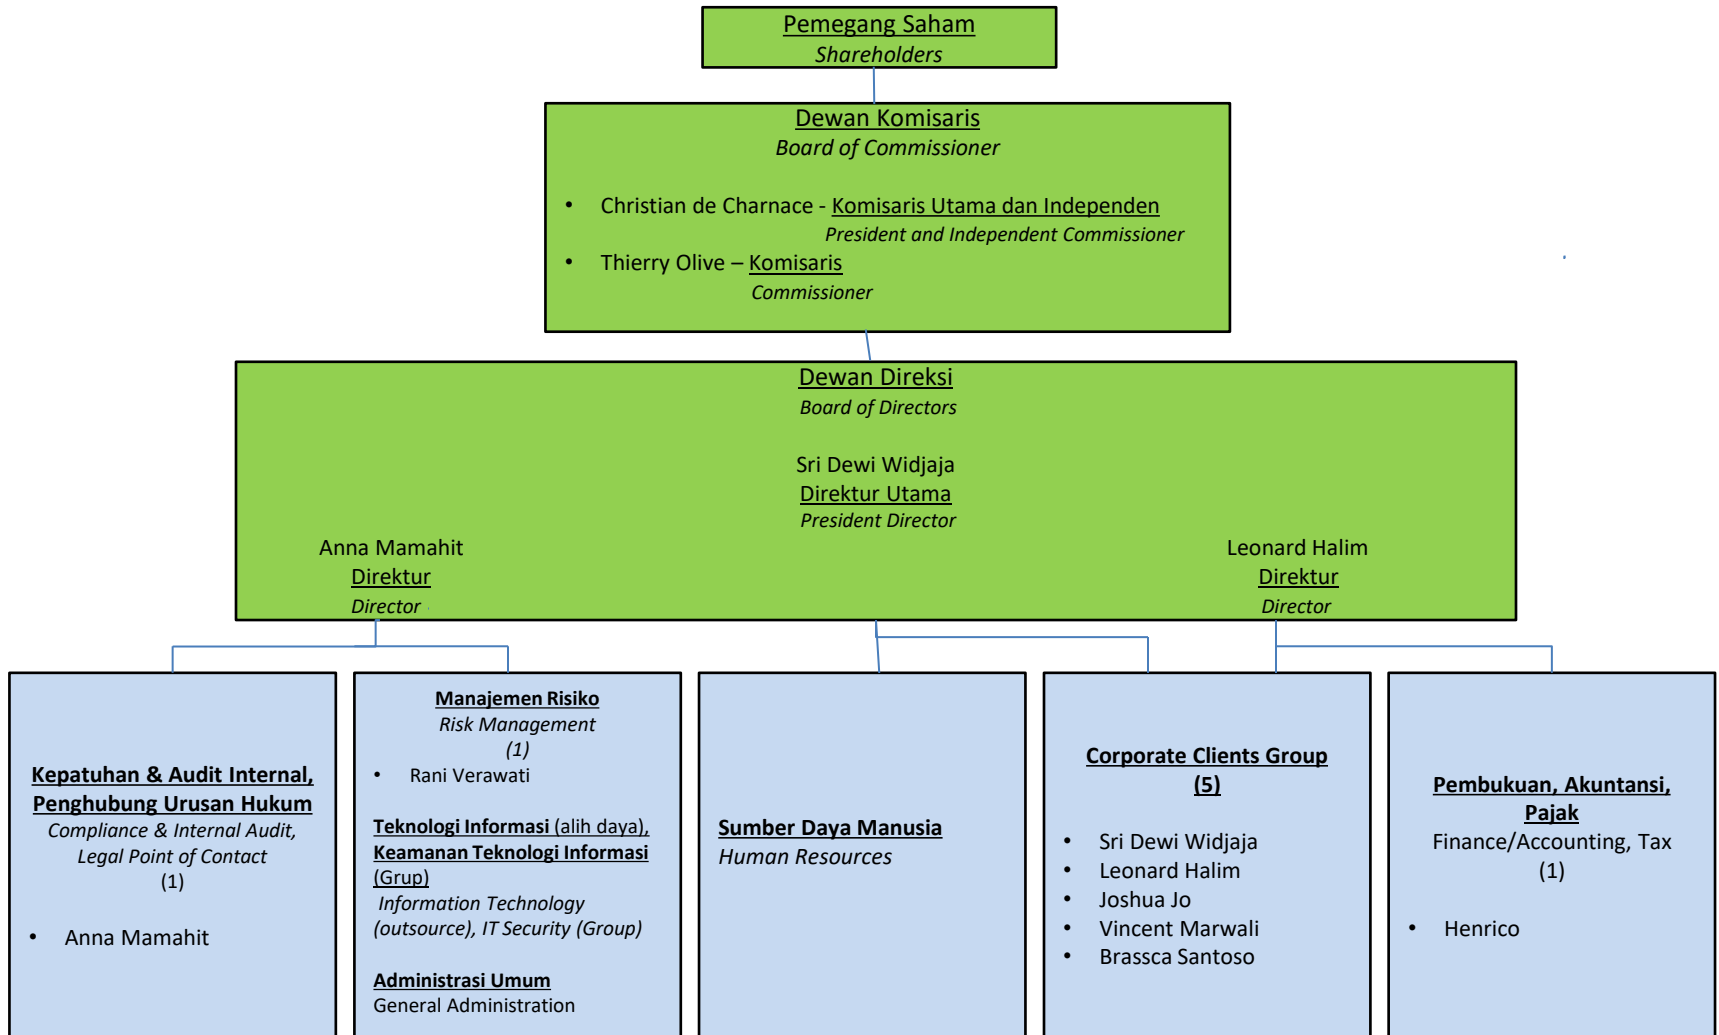

PT BNP Paribas Sekuritas Indonesia Organization Chart

Note:
-Total Staff: 8 personnel.